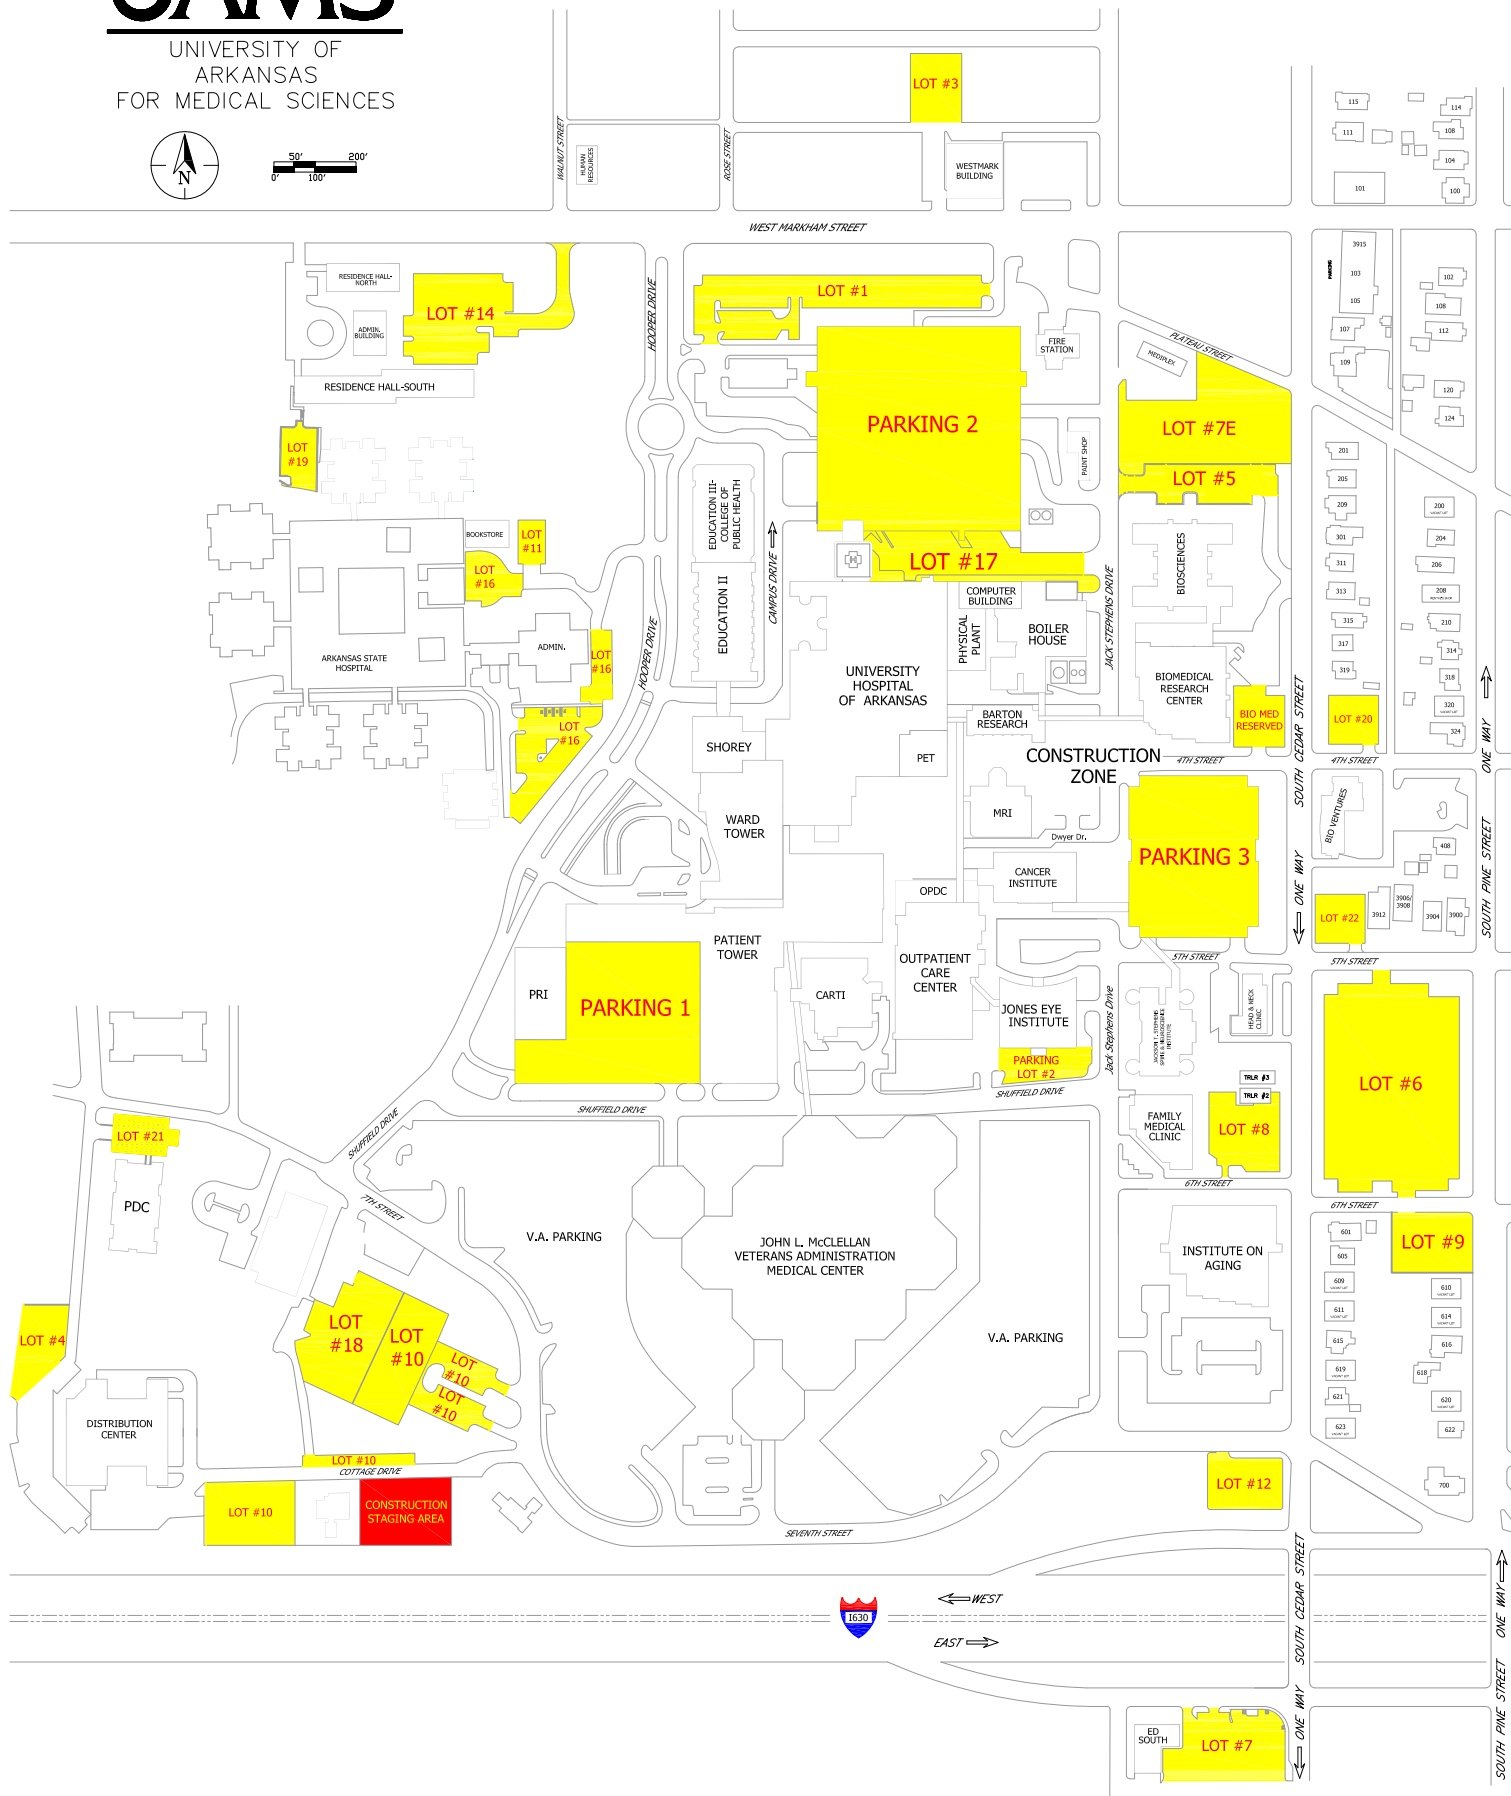

UAMS

UNIVERSITY OF
ARKANSAS
FOR MEDICAL SCIENCES

← WEST
EAST →

ONE WAY SOUTH CEDAR STREET

ONE WAY SOUTH PINE STREET