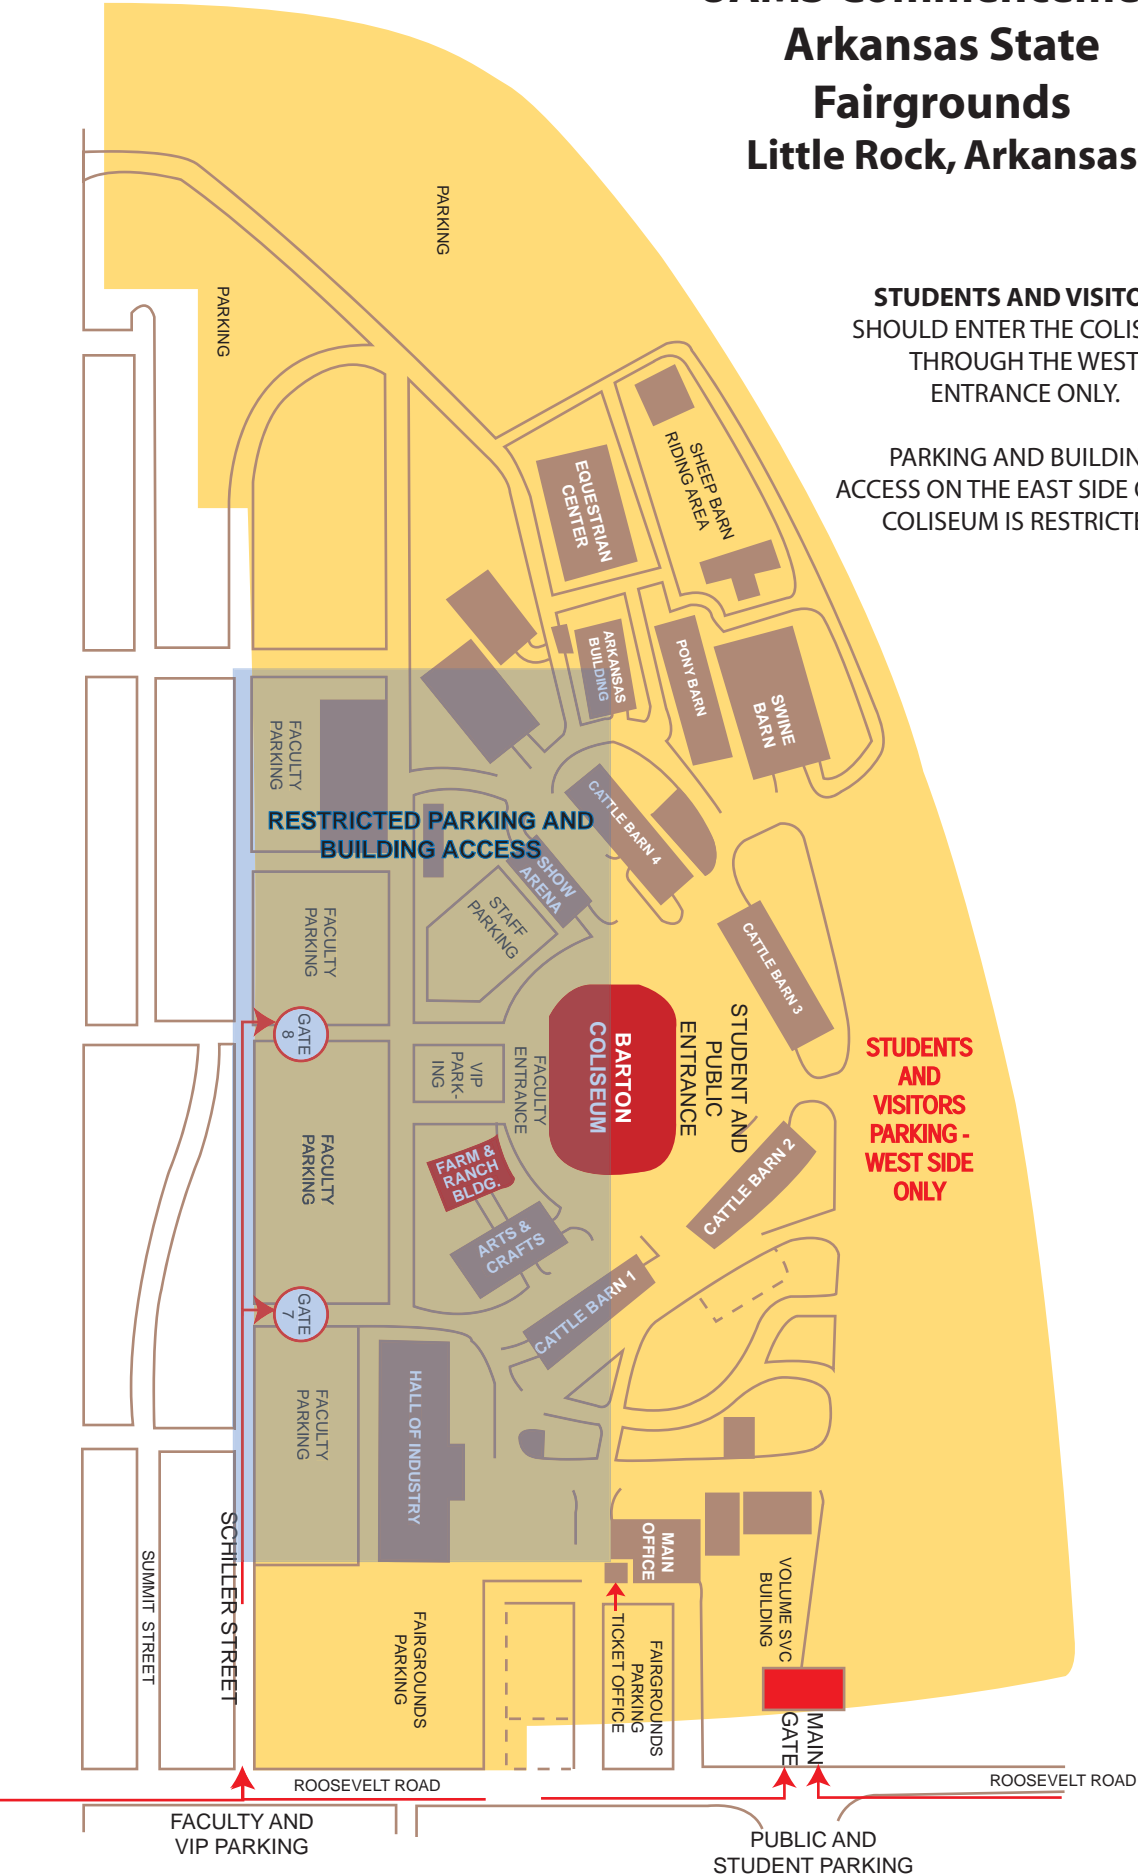

UAMS Commencement Arkansas State Fairgrounds Little Rock, Arkansas

STUDENTS AND VISITORS SHOULD ENTER THE COLISEUM THROUGH THE WEST ENTRANCE ONLY.

PARKING AND BUILDING ACCESS ON THE EAST SIDE OF THE COLISEUM IS RESTRICTED.

RESTRICTED PARKING AND BUILDING ACCESS

BARTON COLISEUM

STUDENTS AND VISITORS PARKING - WEST SIDE ONLY

FACULTY AND VIP PARKING

PUBLIC AND STUDENT PARKING