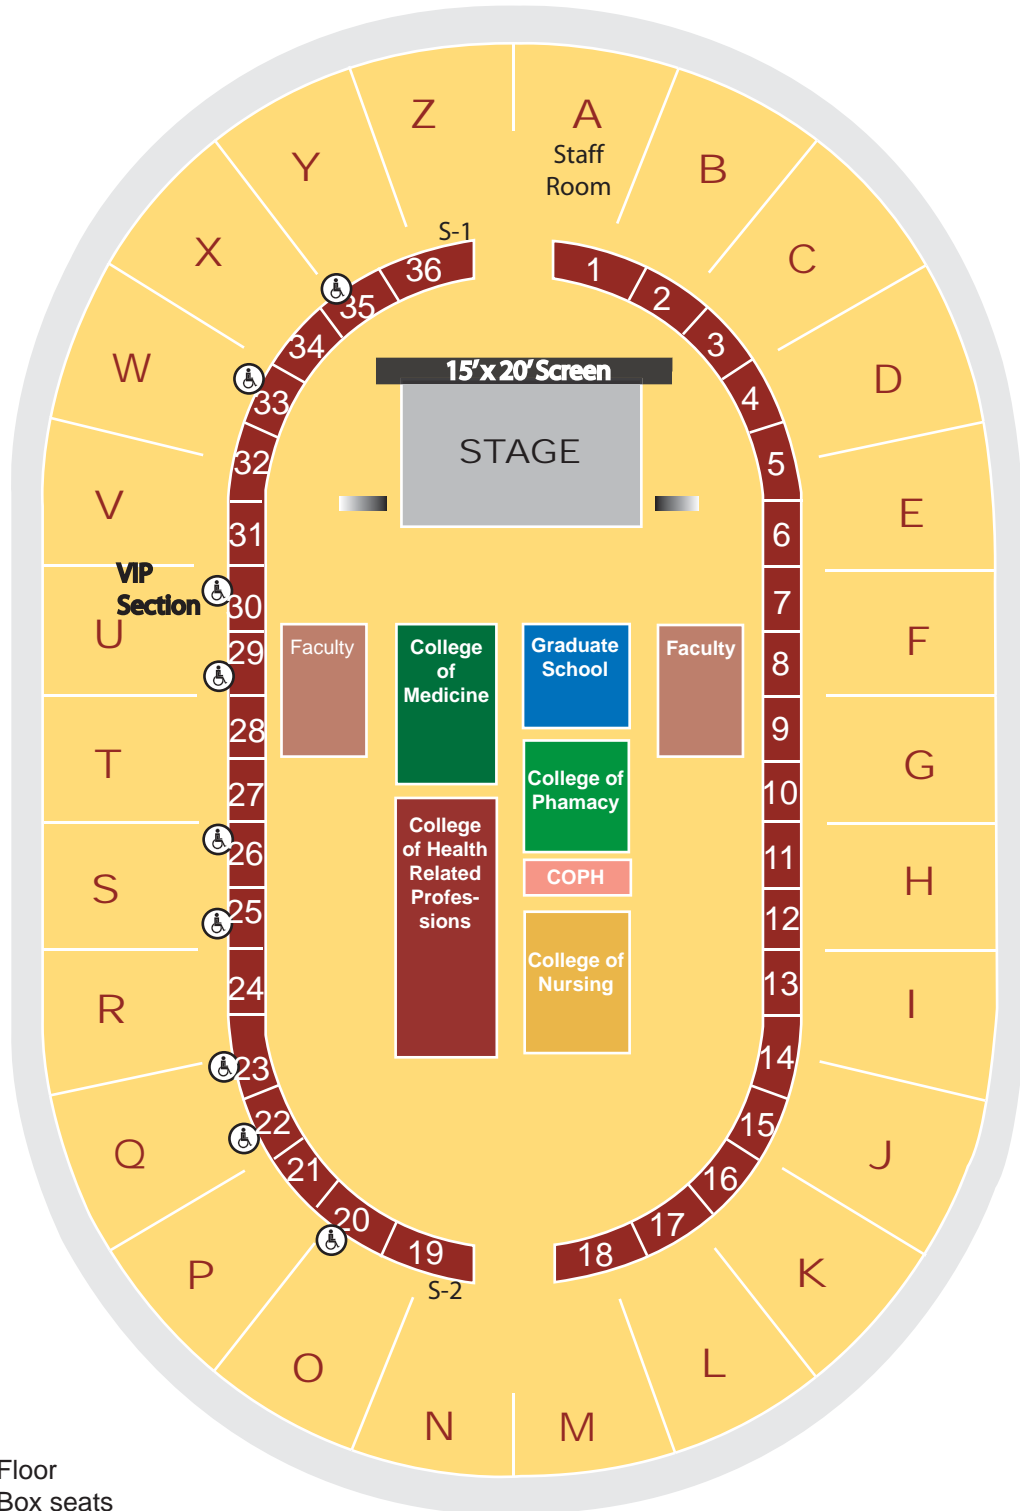

UAMS Commencement Barton Coliseum Arena Floor Layout

-  Floor
-  Box seats
-  Main Level
-  Accessible

North End Entrance -
Processional Begins Here